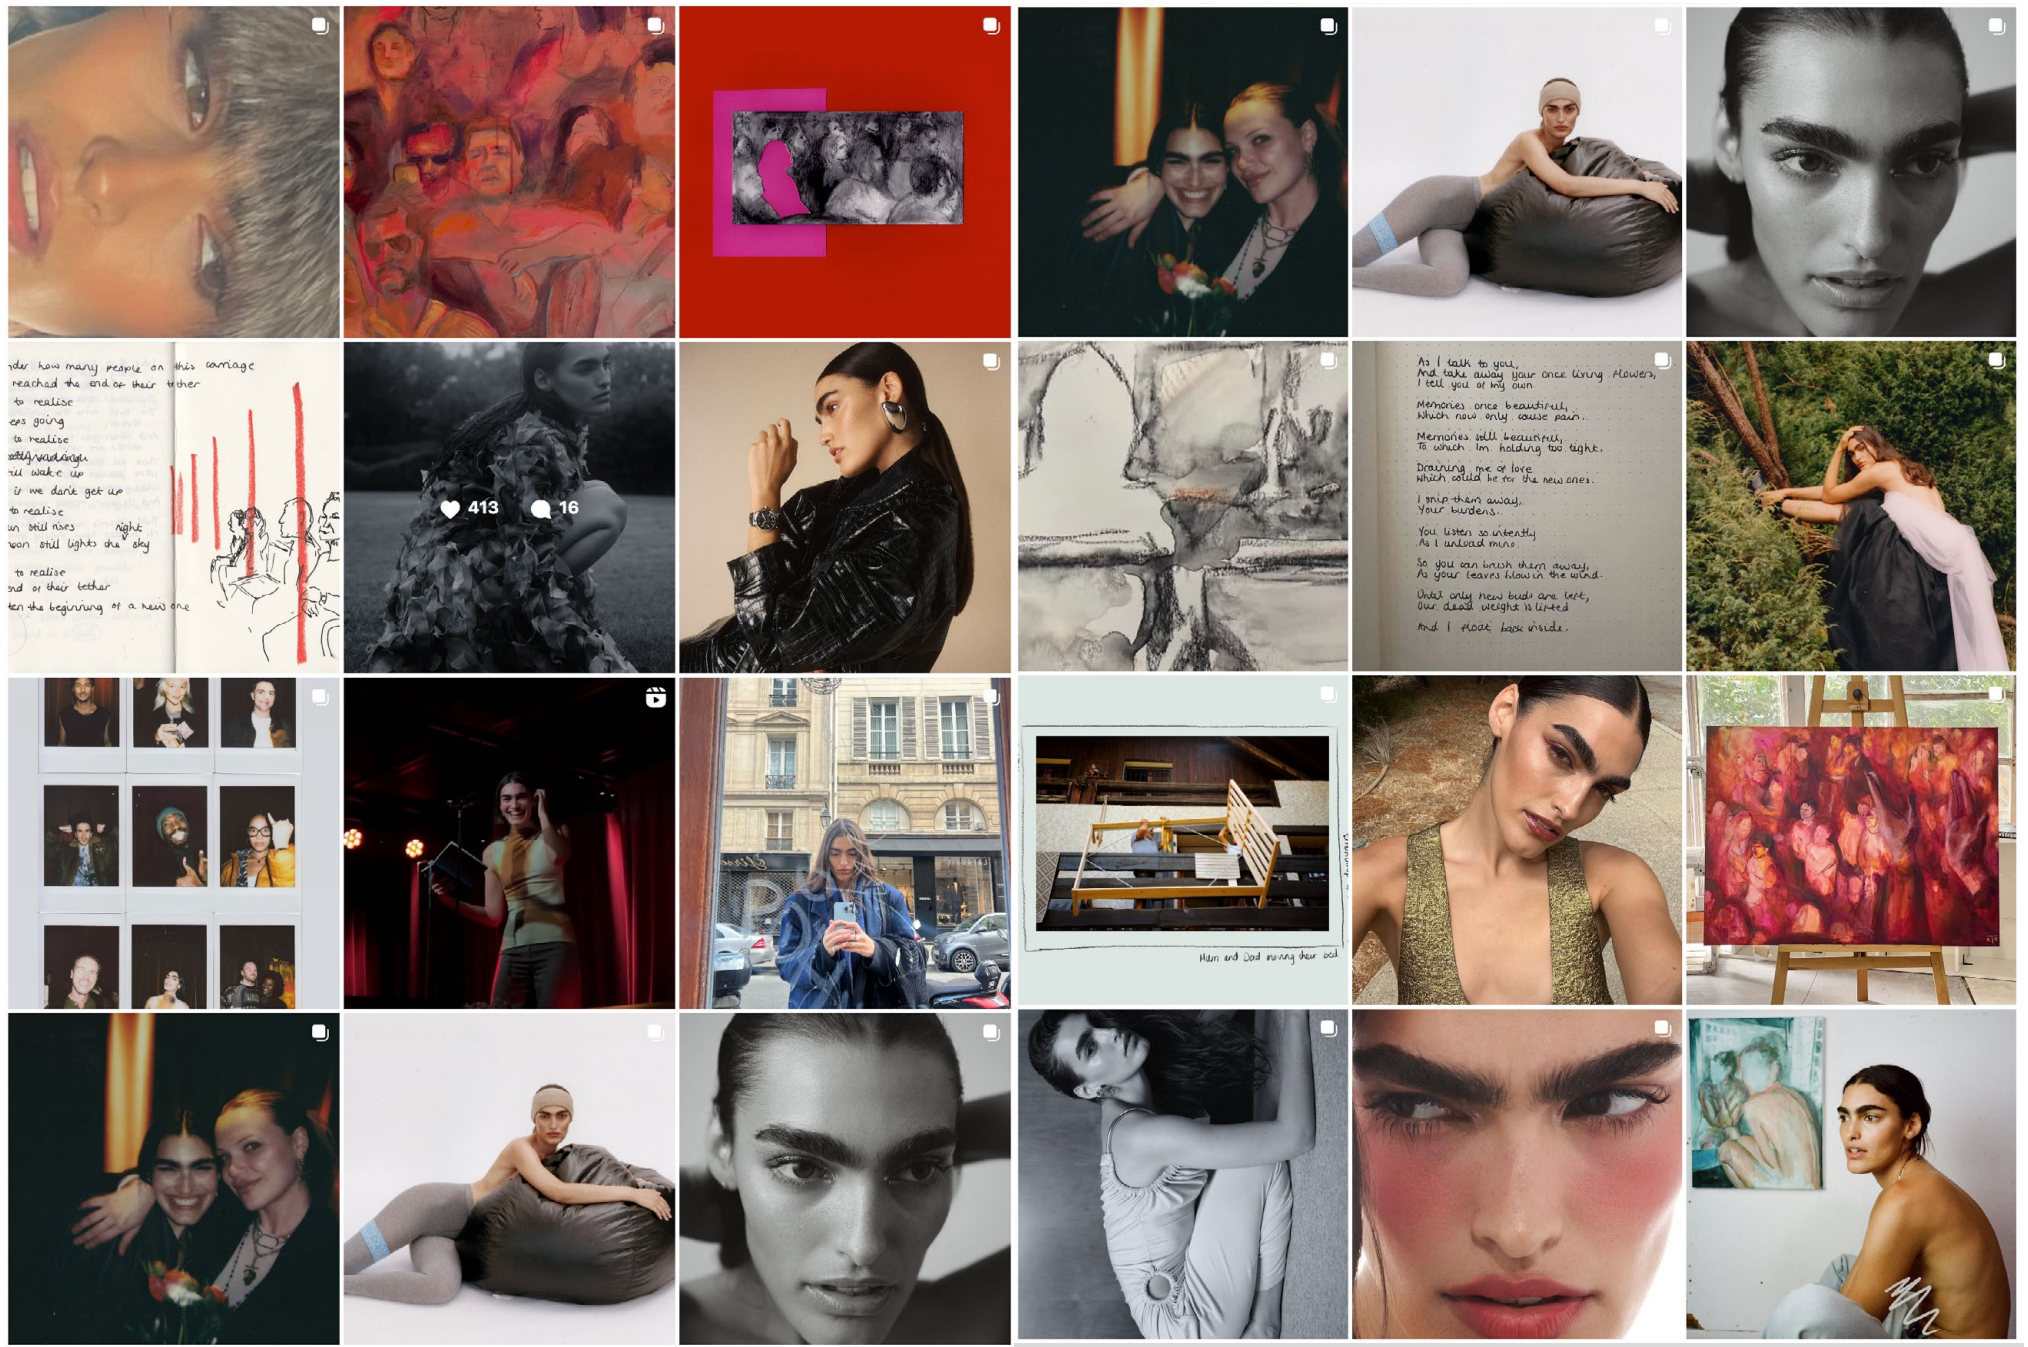

Instagram, Insights.

Instagram	Followers	Engagement	Average Likes / Comments	Demographic
@Ella_eckersley	9.5k	4.53%	433 / 21	Female 61.9% / Male 38.1%